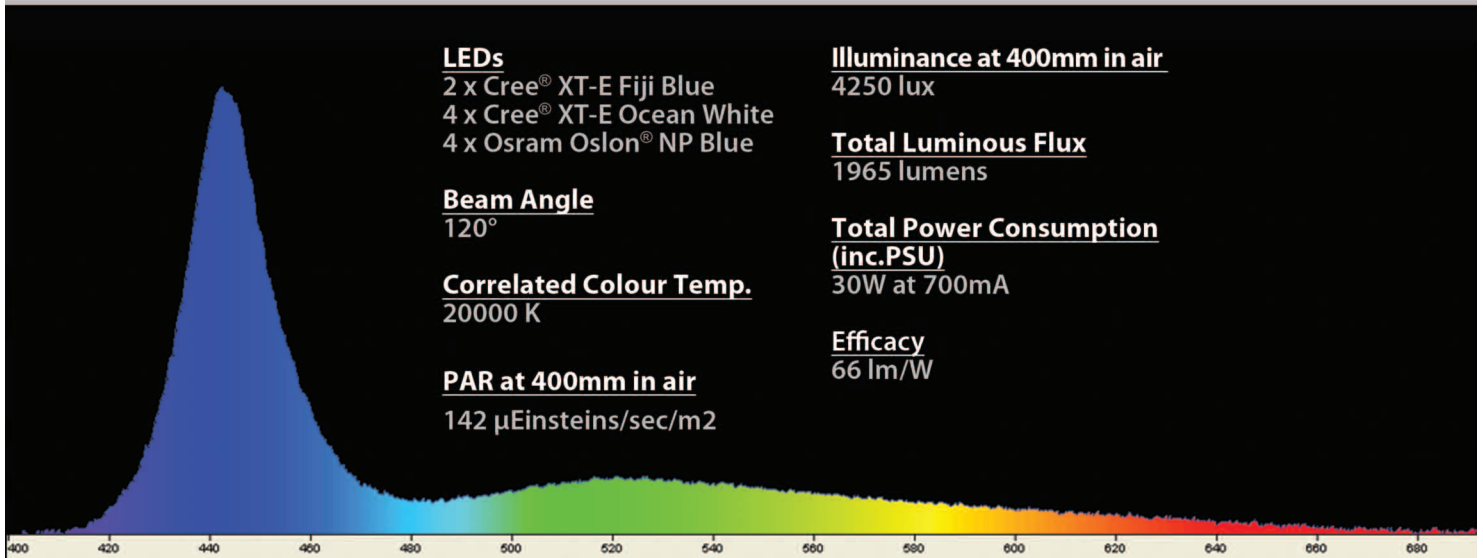

AQUABEAM

1500 *Ultima* NP^{TM*}

Solid State Lighting Tile

Nature Perfect^{TM*}

- Featuring NEW Nature Perfect^{TM} blue colour using the latest Osram® and Cree® technology*
- Wide-angle beam for maximum light spread

Ocean Blue/Ozeanblau/Azúl Océano/Azul-Oceano/Bleu Océan/Oceaan Blauw/Biu Oceano/океан синий

*Cree and the Cree logo are registered trademarks of Cree, Inc.