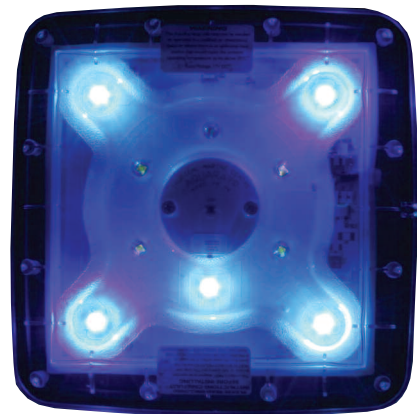

AQUABEAM

1500 *Ultima* NP^{TM*}

Solid State Lighting Tile

Nature Perfect^{TM*}

- Featuring NEW Nature PerfectTM blue colour using the latest Osram[®] and Cree[®] technology*
- Wide-angle beam for maximum light spread

Ocean Blue/Ozeanblau/Azúl Océano/Azul-Oceano/Bleu Océan/Oceaan Blauw/Biu Oceano/океан синий

*Cree and the Cree logo are registered trademarks of Cree, Inc.

- Separate Nature PerfectTM blue channel for more realistic twilight and moonlight modes, enhancing the fluorescence of your corals