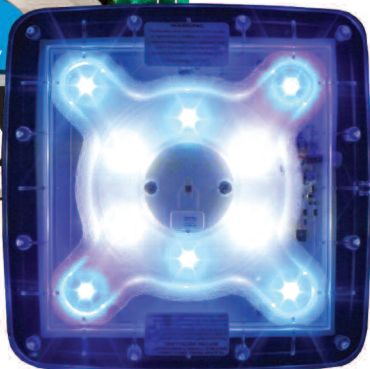

AQUABEAM

1500 *Ultima* NP^{TM*}

Solid State Lighting Tile

Nature Perfect^{TM*}

- Featuring NEW Nature PerfectTM blue colour using the latest Osram[®] and Cree[®] technology*
- Wide-angle beam for maximum light spread

Ocean Blue/Ozeanblau/Azúl Océano/Azul-Oceano/Bleu Océan/Oceaan Blauw/Biu Oceano/океан синий

*Cree and the Cree logo are registered trademarks of Cree, Inc.

- Separate Nature PerfectTM blue channel for more realistic twilight and moonlight modes, enhancing the fluorescence of your corals